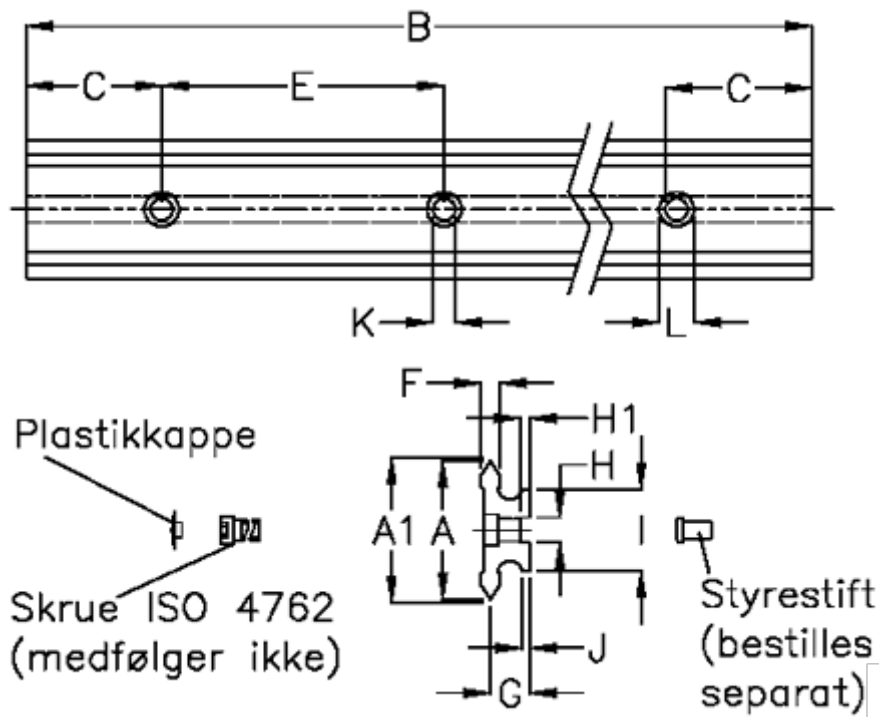

Article number: 059102716

Description: Hepco SL2 spacer slide
SS NS 25-716

Measures

A	= 25	G = 10.0	Weight kg/1000 = 1400
A1	= 25.74	H = 6	
B	= 716	H1 = 2.5	
C	= 43.0	I = 15.0	
E	= 90	J = 2.5	
F	= 4.5	K = 5.5	
For bearing	= 25	L = 10 x 5	
For guide pin	= 4	M = 1	